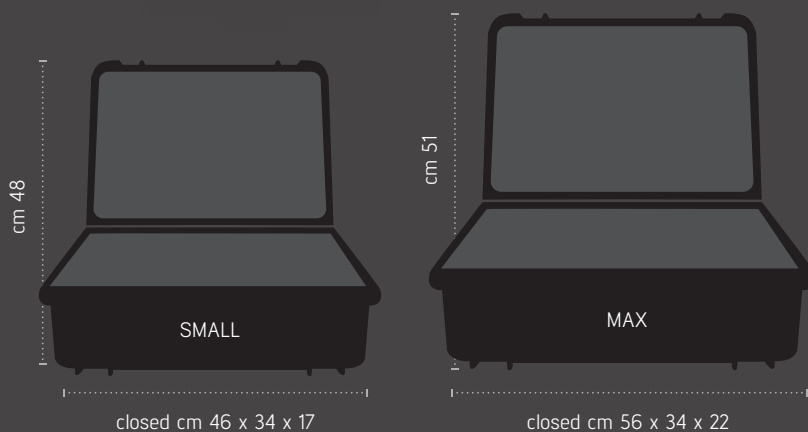

TOOLBOXES

**A RICHIESTA
UPON REQUEST**

OUR TOOLBOX SETS

THE BLACK BOX

THE MOST COMPLETE SELECTION FOR TRYING OUR BEST SELLERS AND SPECIALS

310LRENA 240x120 Trap Venetian trowel rubber handle

310LU 200x80 Venetian trowel wood handle